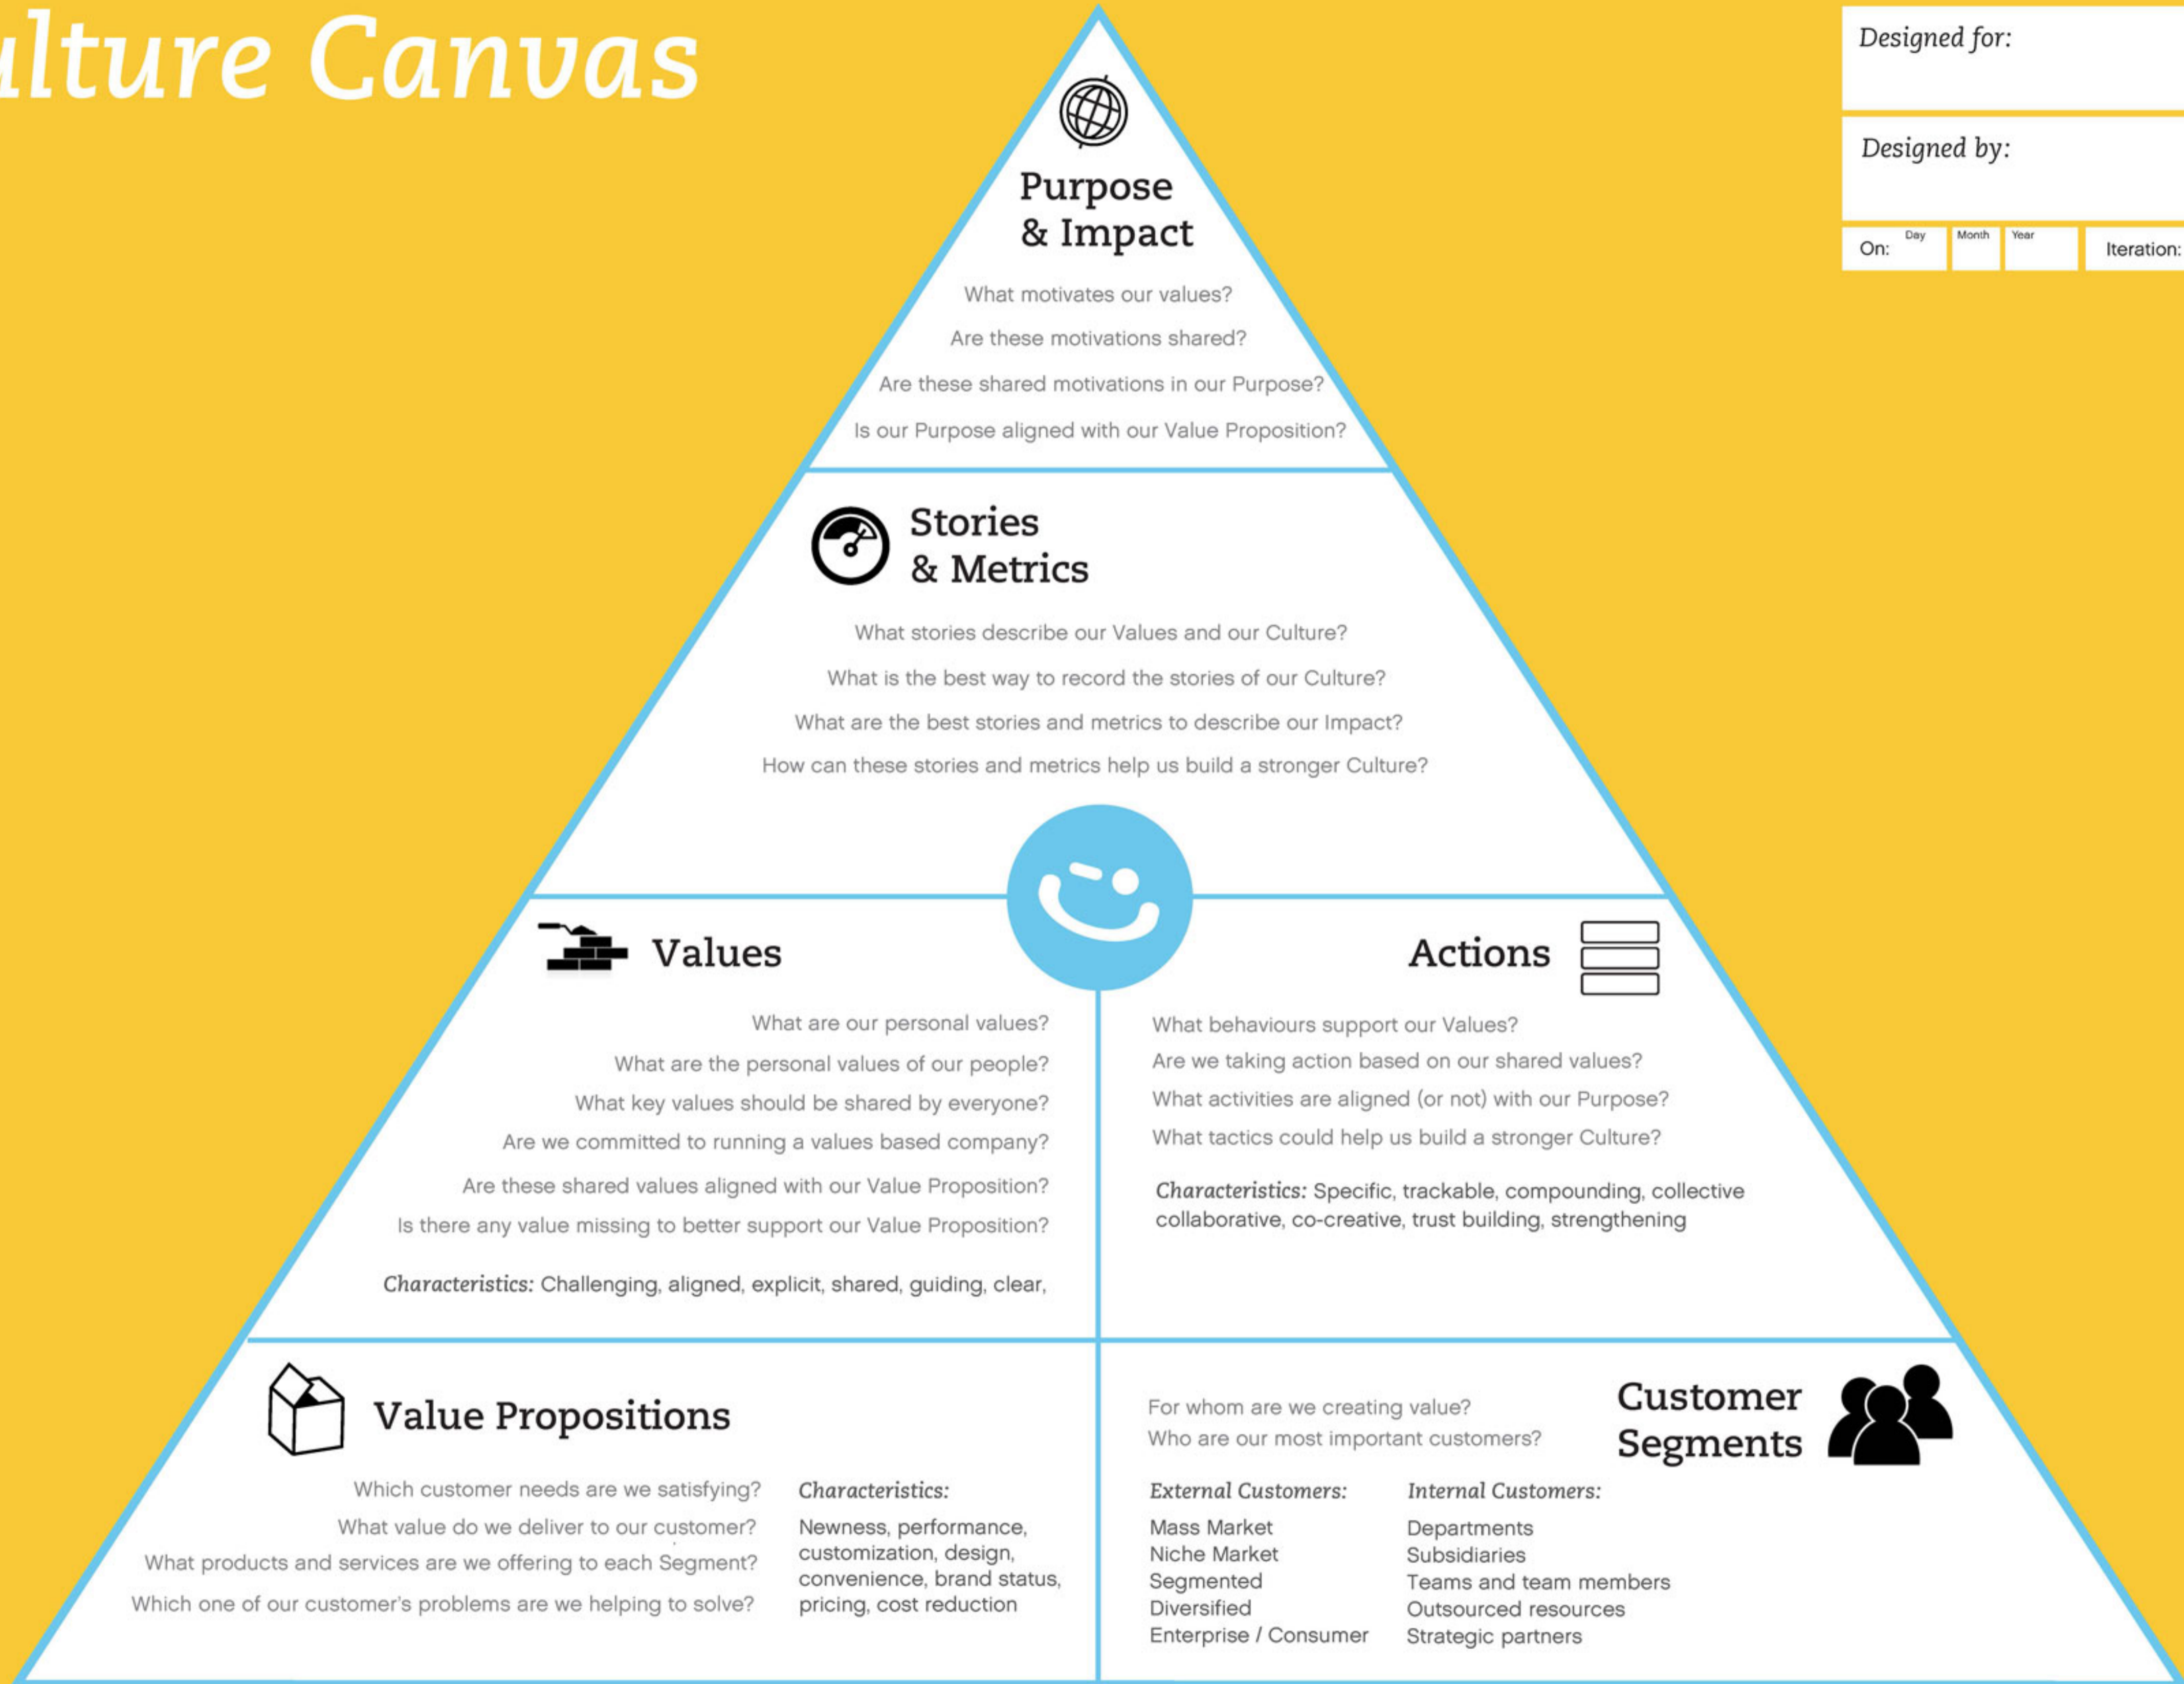

Culture Canvas

Designed for:

Designed by:

On: Day Month Year Iteration: No.

Use in Conjunction with the Business Model Canvas and the Value Proposition Canvas

The Culture Canvas is licensed under the Creative Commons Attribution-Share Alike 3.0 Unported License. To view a copy of this license, visit <http://creativecommons.org/licenses/by-sa/3.0/>

The logos, trademarks and service marks displayed on the Culture Canvas are the property of Delivering Happiness at Work or their respective owners. You may not use the logo, trademarks or service marks displayed on the canvas without the prior written permission of the respective owner, provided, however, that you may use the Delivering Happiness at Work Badge in accordance with the DH Badge Usage Guidelines found on the DH website.